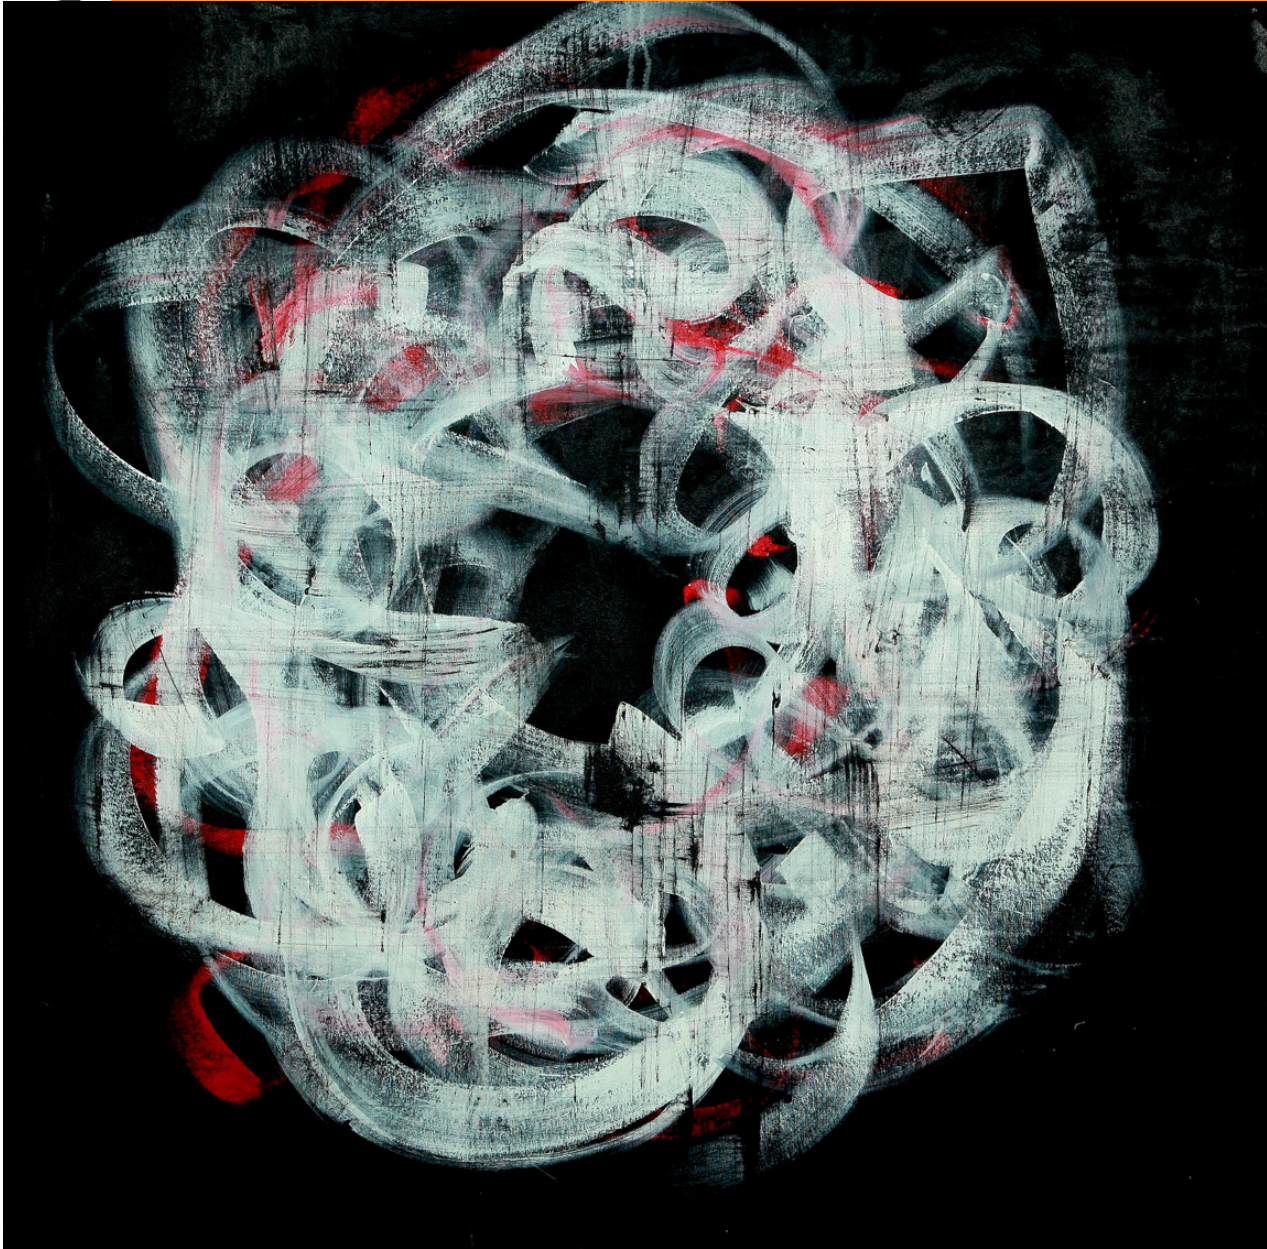

JANET RADY F

e M

Sabah Arbilli, *Cosmic*, 2015
Acrylic on canvas, 135 x 138 cm
ARB-022, Price Upon Request