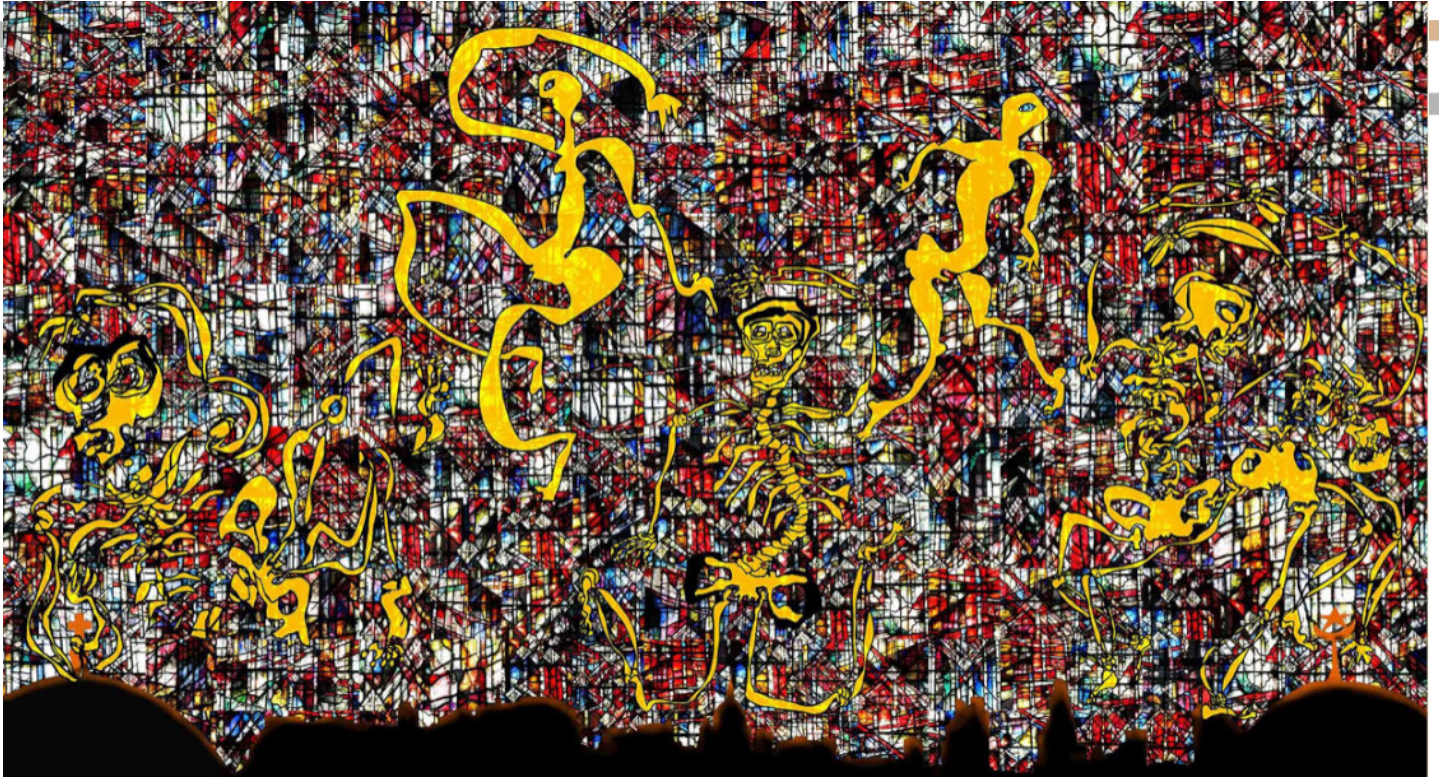

JANET RADY

Patrick Altes, *Ultimate Mediation*, 2017
Digital print on Hahnemuhle paper, 110 x 200 cm (43 1/4 x 78 5/8 in.)
ALT-063, Price Upon Request