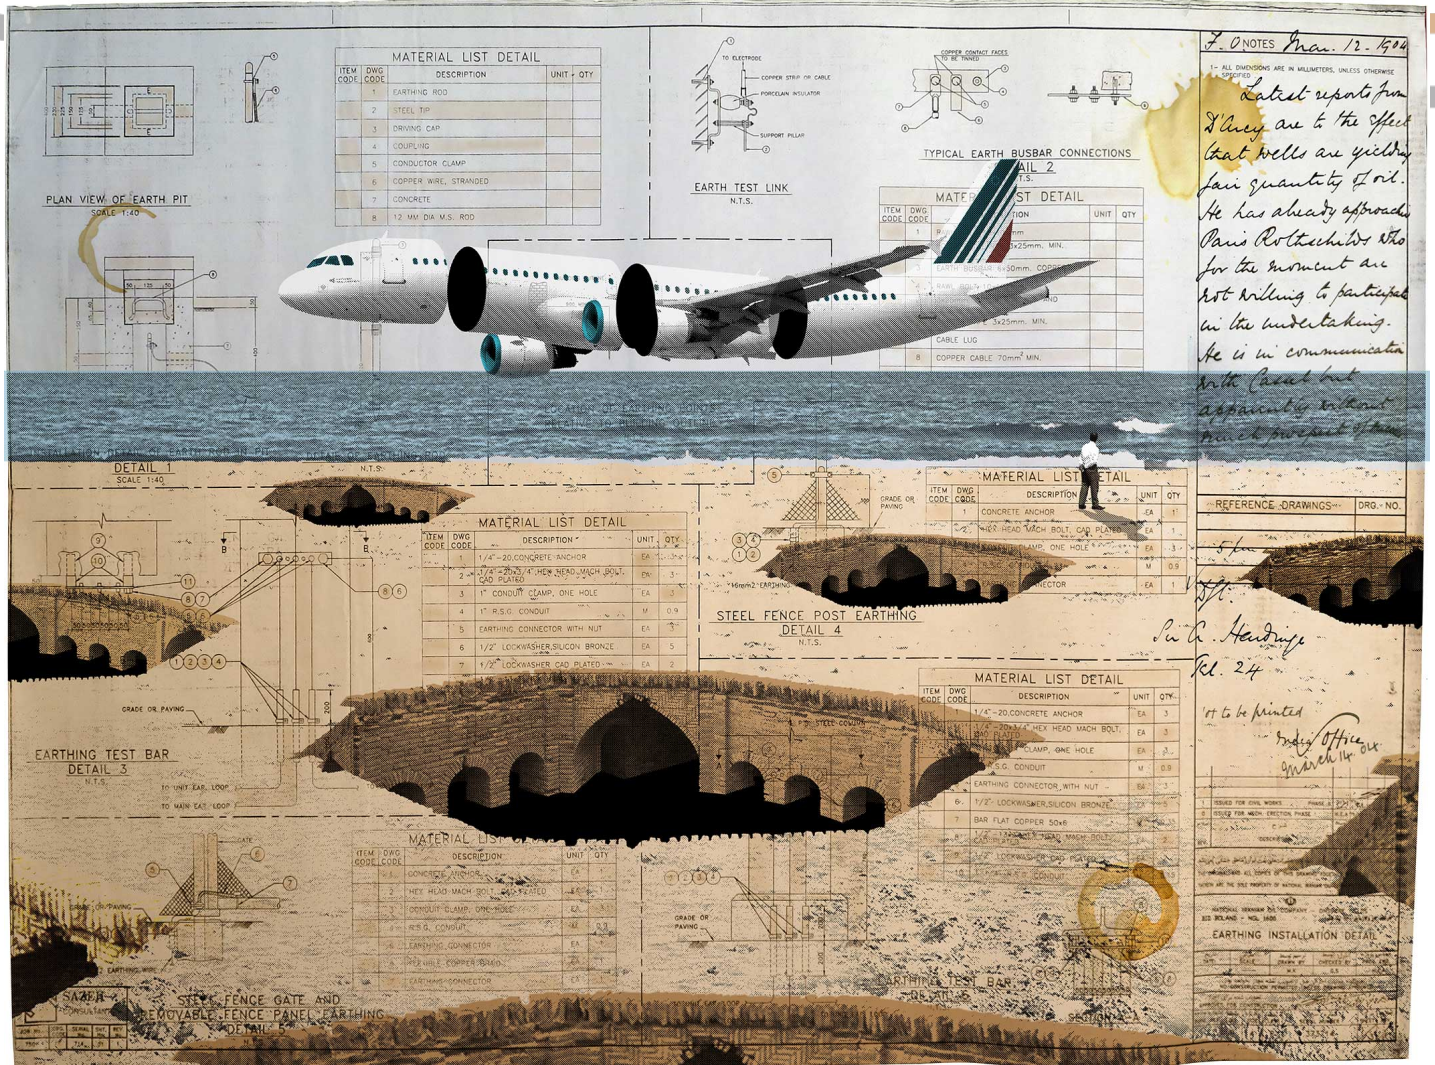

JANET RADY

Amin Roshan, *Aircraft and Ancient*, 2019
59.5 x 83.5 cm
ROS-025, Price Upon Request